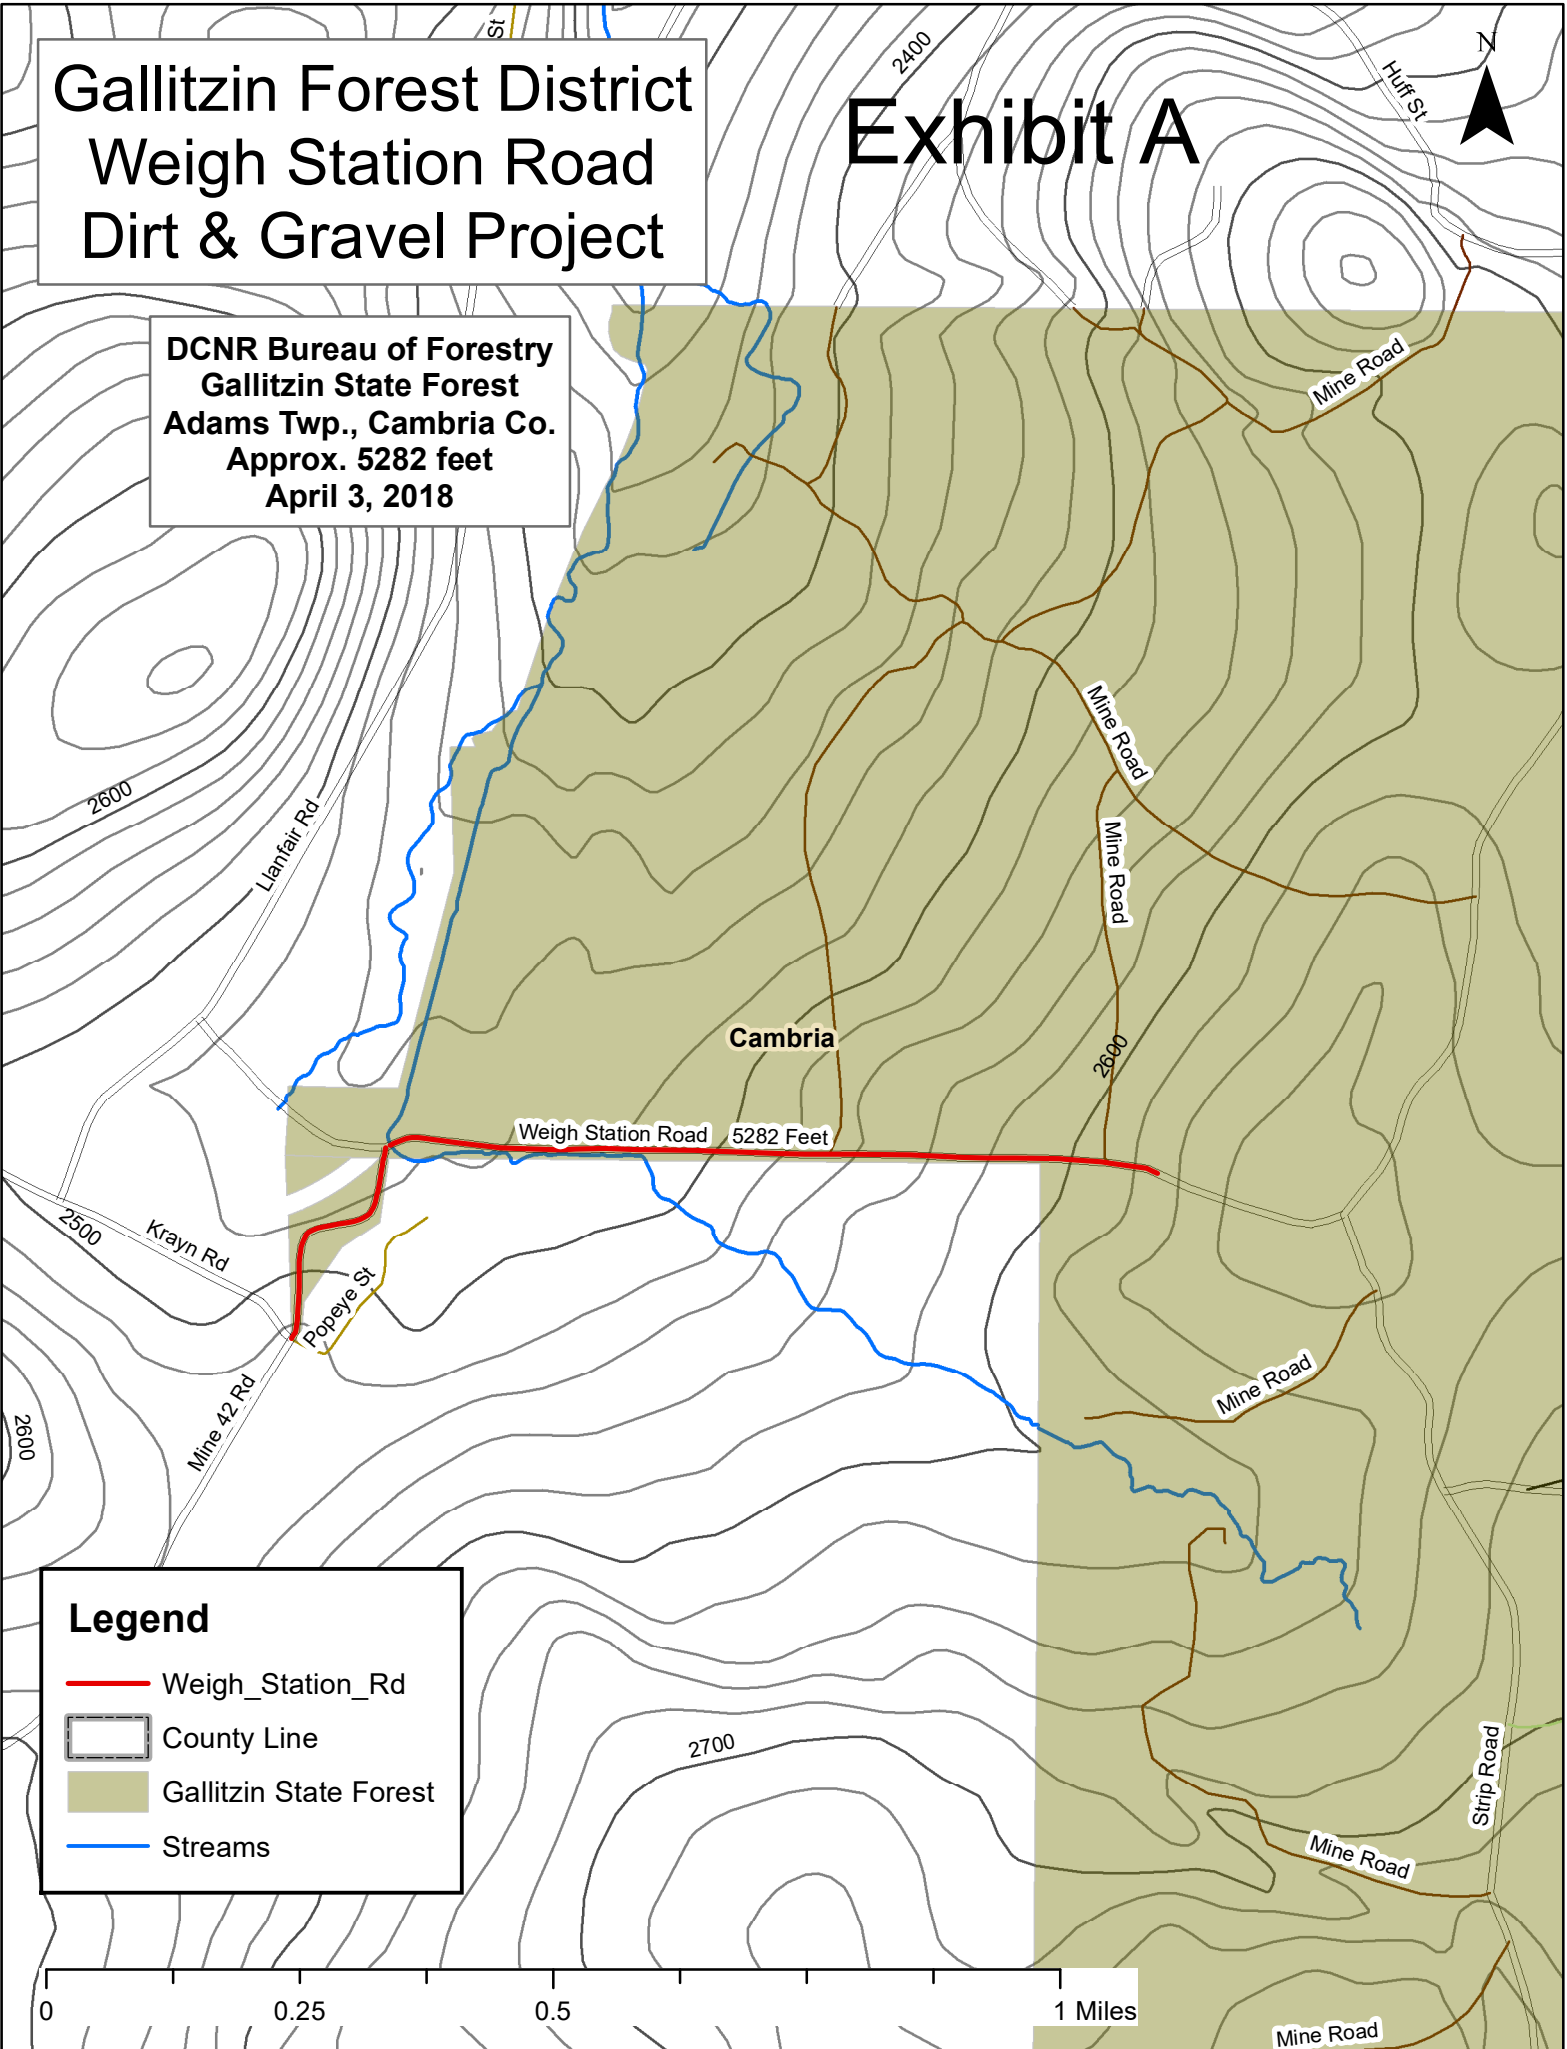

Gallitzin Forest District Weigh Station Road Dirt & Gravel Project

Exhibit A

DCNR Bureau of Forestry
Gallitzin State Forest
Adams Twp., Cambria Co.
Approx. 5282 feet
April 3, 2018

Legend

- Weigh_Station_Rd
- County Line
- Gallitzin State Forest
- Streams